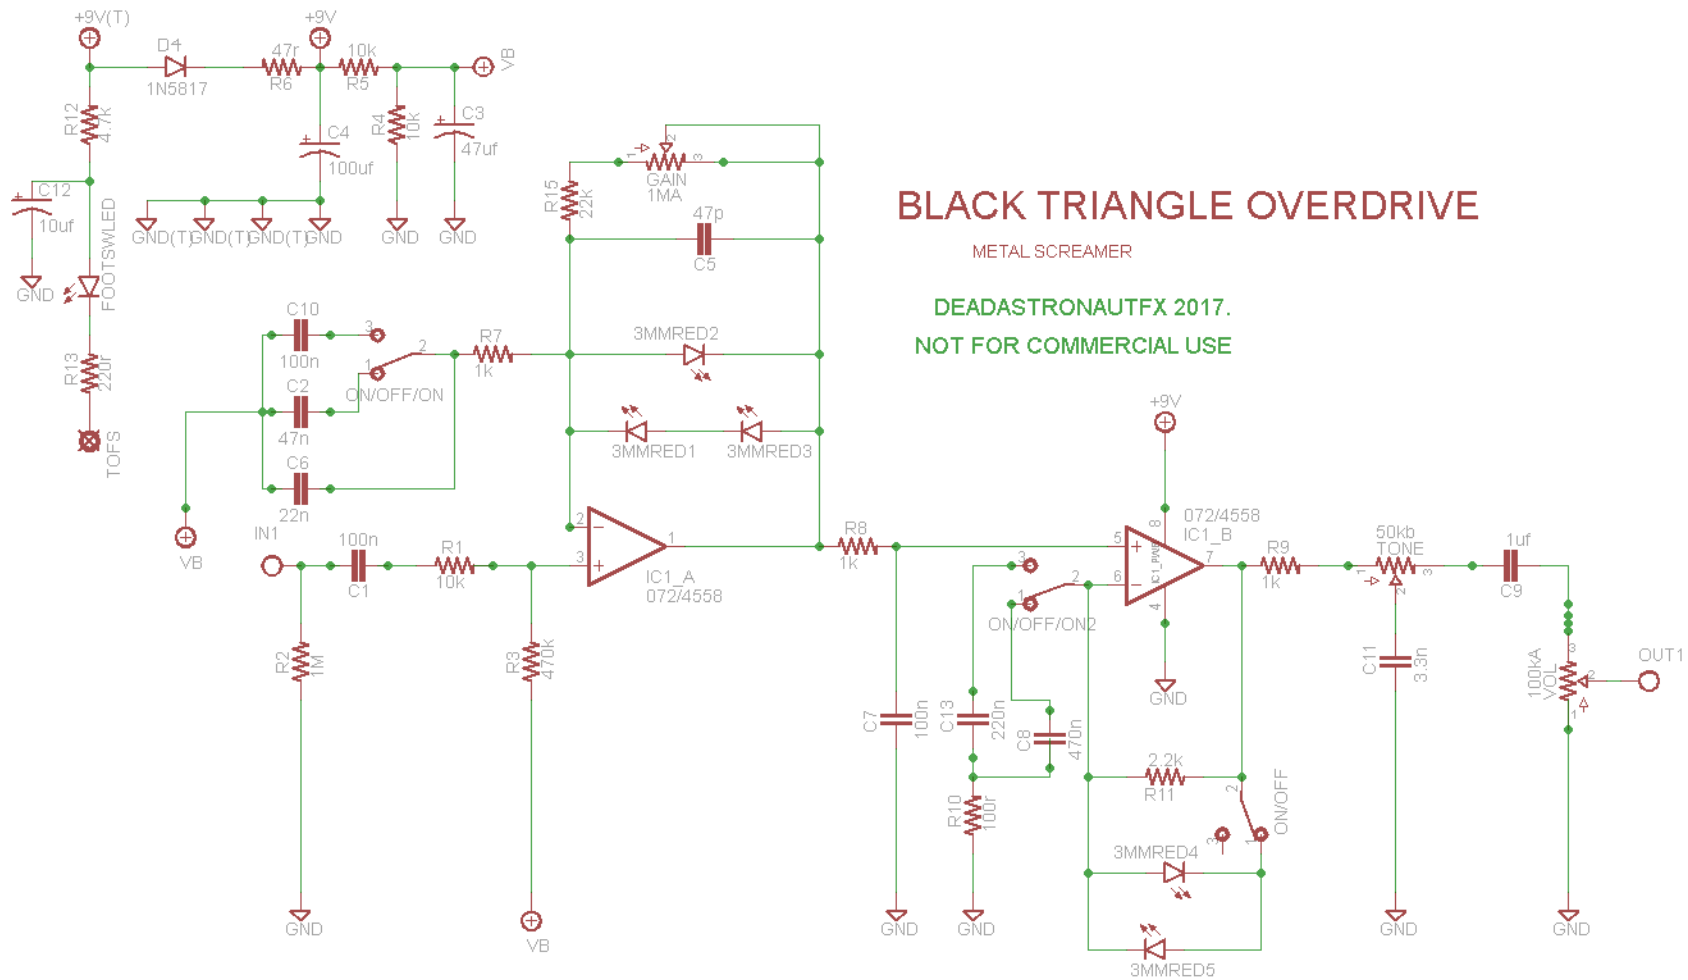

VOL TONE GAIN
BLACK TRIANGLE

OVERDRIVE

BLACK TRIANGLE OVERDRIVE /METAL SCREAMER/ BOM. DEADASTRONAUTFX 2017.

Part	Value	Device	Package	Description
5 X 3mm RED LED (for clipping)				
1 x on off indicator LED (of your choice)				
C1	100n	CER/FILMBOX.1	BOX_SMALL	47 - 120pF
C2	47n	CER/FILMBOX.1	BOX_SMALL	47 - 120pF
C3	47uf	electro		
C4	100uf	electro		
C5	47p	CER/FILM1	050X030_025	47 - 120pF
C6	22n	CER/FILMBOX.1	BOX_SMALL	47 - 120pF
C7	100n	CER/FILMBOX.1	BOX_SMALL	47 - 120pF
C8	470n	CER/FILMBOX.1	BOX_SMALL	47 - 120pF
C9	1uf	CER/FILMBOX.3	BOX_BIG	47 - 120pF
C10	100n	CER/FILMBOX.1	BOX_SMALL	47 - 120pF
C11	3.3n	CER/FILMBOX.1	BOX_SMALL	47 - 120pF
C12	10uf	electro		
C13	220n	CER/FILMBOX.1	BOX_SMALL	47 - 120pF
D4	1N5817			
GAIN	1MA	POT		
IC1	TL072 or	4558	OP AMP	(TIP: socket the IC)
ON/OFF	ON/ON	SPDT		TOGGLE SWITCH
ON/OFF/ON	ON/OFF/ON	SPDT		TOGGLE SWITCH
ON/OFF/ON2	ON/OFF/ON	SPDT		TOGGLE SWITCH
R1	10k			
R2	1M			
R3	470k			
R4	10k			
R5	10k			
R6	47r			
R7	1k			
R8	1k			
R9	1k			
R10	100r			
R11	2.2k			
R12	4.7k			
R13	220r			
R15	22k			
TONE	50kb	POT		
VOL	100kA	POT		

BLACK TRIANGLE OVERDRIVE

METAL SCREAMER

DEADASTRONAUTFX 2017.

NOT FOR COMMERCIAL USE

BLACK TRIANGLE SWITCHING

2nd clipping stage

TONES

ON/ON/ON