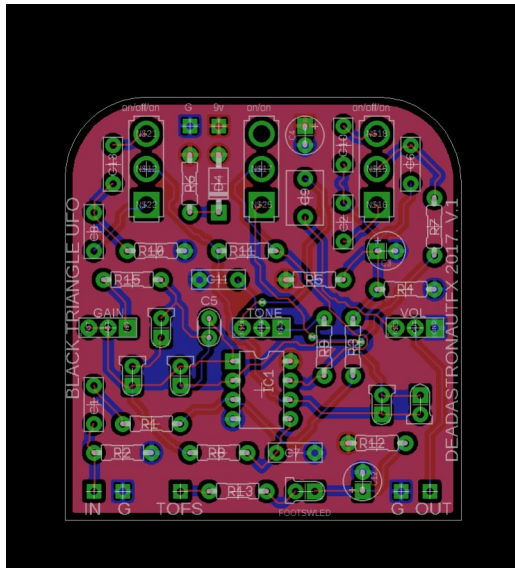

VOL TONE GAIN
BLACK TRIANGLE

OVERDRIVE

BLACK TRIANGLE OVERDRIVE /METAL SCREAMER/ BOM. DEADASTRONAUTFX 2017.

Part	Value	Device	Package	Description
5 X 3mm RED LED (for clipping)				
1 x on off indicator LED (of your choice)				
C1	100n	CER/FILMBOX.1	BOX_SMALL	47 - 120pF
C2	47n	CER/FILMBOX.1	BOX_SMALL	47 - 120pF
C3	47uf	electro		
C4	100uf	electro		
C5	47p	CER/FILM1	050X030_025	47 - 120pF
C6	22n	CER/FILMBOX.1	BOX_SMALL	47 - 120pF
C7	100n	CER/FILMBOX.1	BOX_SMALL	47 - 120pF
C8	470n	CER/FILMBOX.1	BOX_SMALL	47 - 120pF
C9	1uf	CER/FILMBOX.3	BOX_BIG	47 - 120pF
C10	100n	CER/FILMBOX.1	BOX_SMALL	47 - 120pF
C11	3.3n	CER/FILMBOX.1	BOX_SMALL	47 - 120pF
C12	10uf	electro		
C13	220n	CER/FILMBOX.1	BOX_SMALL	47 - 120pF
D4	1N5817			
GAIN	1MA	POT		
IC1	TL072 or	4558	OP AMP	(TIP: socket the IC)
ON/OFF	ON/ON	SPDT		TOGGLE SWITCH
ON/OFF/ON	ON/OFF/ON	SPDT		TOGGLE SWITCH
ON/OFF/ON2	ON/OFF/ON	SPDT		TOGGLE SWITCH
R1	10k			
R2	1M			
R3	470k			
R4	10k			
R5	10k			
R6	47r			
R7	1k			
R8	1k			
R9	1k			
R10	100r			
R11	2.2k			
R12	4.7k			
R13	220r			
R15	22k			
TONE	50kb	POT		
VOL	100kA	POT		

BLACK TRIANGLE OVERDRIVE

METAL SCREAMER

DEADASTRONAUTFX 2017.

NOT FOR COMMERCIAL USE

BLACK TRIANGLE SWITCHING

2nd clipping stage

TONES

ON/ON/ON