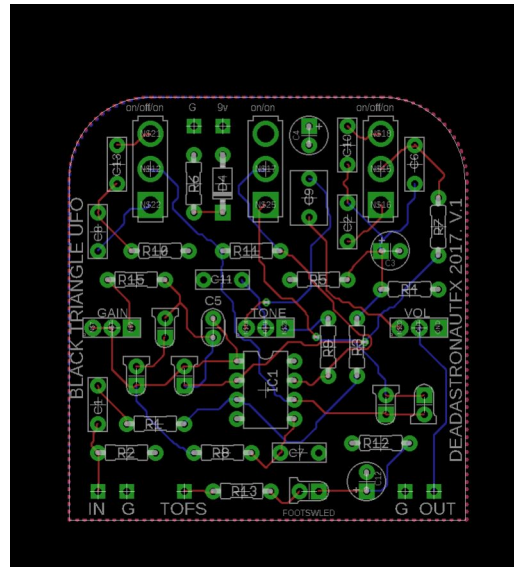

VOL TONE GAIN
BLACK TRIANGLE

OVERDRIVE

BLACK TRIANGLE OVERDRIVE /METAL SCREAMER/ BOM. DEADASTRONAUTFX 2017.

Part	Value	Device	Package	Description
5 X 3mm RED LED (for clipping)				
1 x on off indicator LED (of your choice)				
C1	100n	CER/FILMBOX.1	BOX_SMALL	47 - 120pF
C2	47n	CER/FILMBOX.1	BOX_SMALL	47 - 120pF
C3	47uf	electro		
C4	100uf	electro		
C5	47p	CER/FILM1	050X030_025	47 - 120pF
C6	22n	CER/FILMBOX.1	BOX_SMALL	47 - 120pF
C7	100n	CER/FILMBOX.1	BOX_SMALL	47 - 120pF
C8	470n	CER/FILMBOX.1	BOX_SMALL	47 - 120pF
C9	1uf	CER/FILMBOX.3	BOX_BIG	47 - 120pF
C10	100n	CER/FILMBOX.1	BOX_SMALL	47 - 120pF
C11	3.3n	CER/FILMBOX.1	BOX_SMALL	47 - 120pF
C12	10uf	electro		
C13	220n	CER/FILMBOX.1	BOX_SMALL	47 - 120pF
D4	1N5817			
GAIN	1MA	POT		
IC1	TL072 or	4558	OP AMP	(TIP: socket the IC)
ON/OFF	ON/ON	SPDT		TOGGLE SWITCH
ON/OFF/ON	ON/OFF/ON	SPDT		TOGGLE SWITCH
ON/OFF/ON2	ON/OFF/ON	SPDT		TOGGLE SWITCH
R1	10k			
R2	1M			
R3	470k			
R4	10k			
R5	10k			
R6	47r			
R7	1k			
R8	1k			
R9	1k			
R10	100r			
R11	2.2k			
R12	4.7k			
R13	220r			
R15	22k			
TONE	50kb	POT		
VOL	100kA	POT		

BLACK TRIANGLE OVERDRIVE

METAL SCREAMER

DEADASTRONAUTFX 2017.

NOT FOR COMMERCIAL USE

BLACK TRIANGLE SWITCHING

2nd clipping stage

TONES

ON/ON/ON